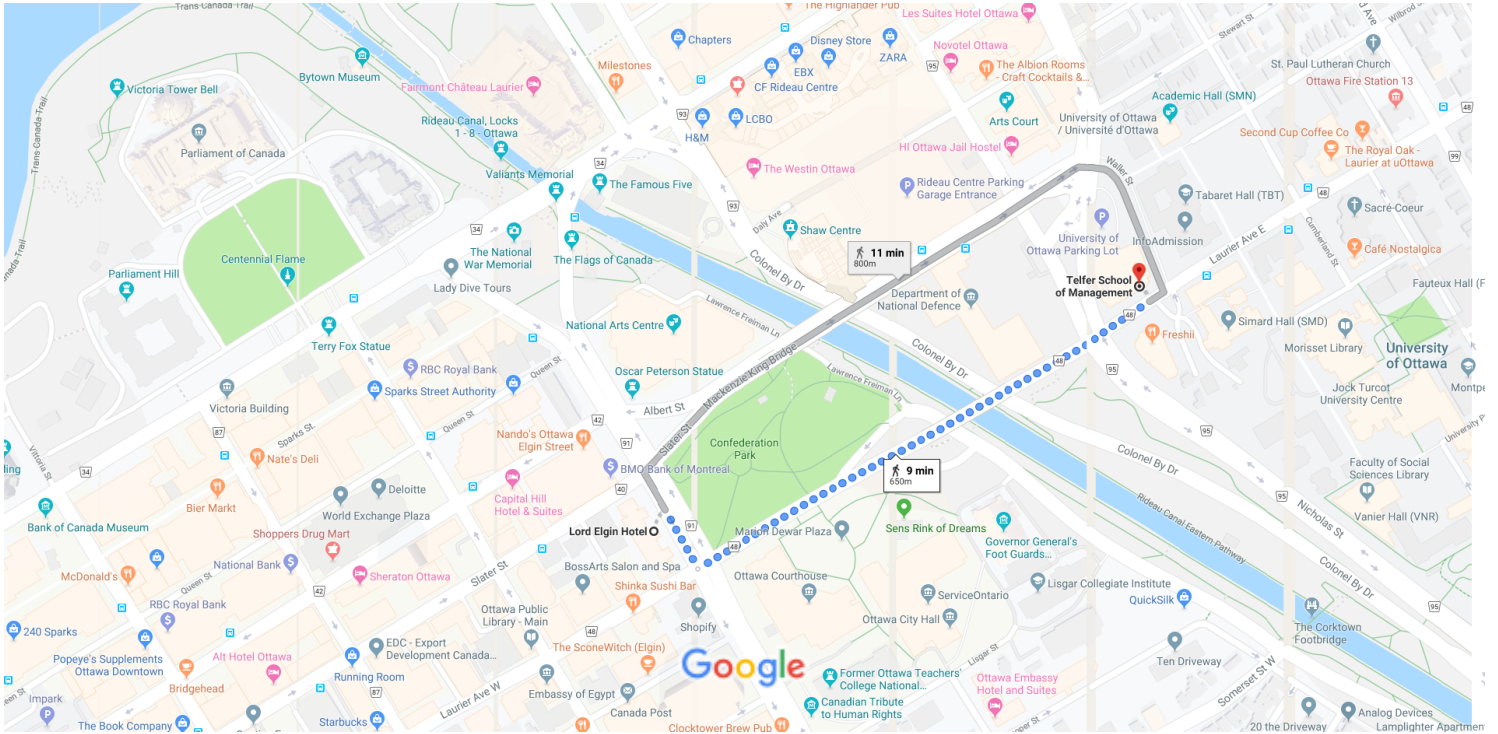

Lord Elgin Hotel to Telfer School of Management

Walk 650 m, 9 min

Map data ©2019 Google 50 m

- 
 via Laurier Ave W/Ottawa Regional Rd 48 9 min 650 m
 - 
 via Mackenzie King Bridge 11 min 800 m
- All routes are mostly flat 